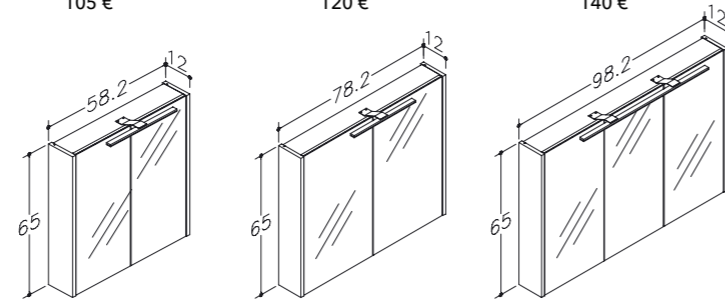

MIRROR CABINETS WITH LED ILLUMINATORS GARDA

DECOR	58.2 CM	78.2 CM	98.2 CM
matt white	2002312	2002512	2002712
matt grey	2002305	2002505	2002705
grey cashmere	2002306	2002506	2002706
	180 €	195 €	235 €