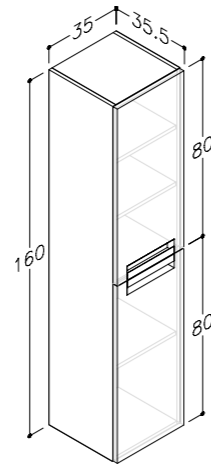

TALL UNITS WITH ACCESSORIES PANELS

DECOR	HANDLES	35 CM
matt white	white	19312127
matt white	glossy chrome	19312128
matt white	black	19312129
		205 €