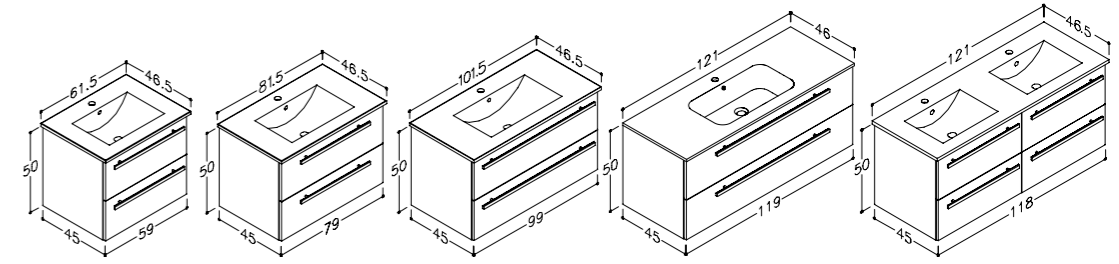

DECOR	35 CM
glossy white	1531211
black oak	1531201
grey ash	1531203
170 €	

BASIN UNITS WITH WASHBASINS

DECOR	HANDLES	61 CM	81 CM
matt white	white	191123127	191125127
matt white	glossy chrome	191123128	191125128
matt white	black	191123129	191125129
		330 €	400 €

TALL UNITS WITH ACCESSORIES PANELS

DECOR	HANDLES	35 CM
matt white	white	19312127
matt white	glossy chrome	19312128
matt white	black	19312129
		205 €

BASIN UNITS WITH WASHBASINS

DECOR	61.5 CM	81.5 CM	101.5 CM	121 CM	121 CM	
glossy white	14113311	14113511	14113711	14113811	14113911	
black oak	14113301	14113501	14113701	14113801	14113901	
grey oak	14113310	14113510	14113710	14113810	14113910	
		300 €	340 €	415 €	540 €	605 €