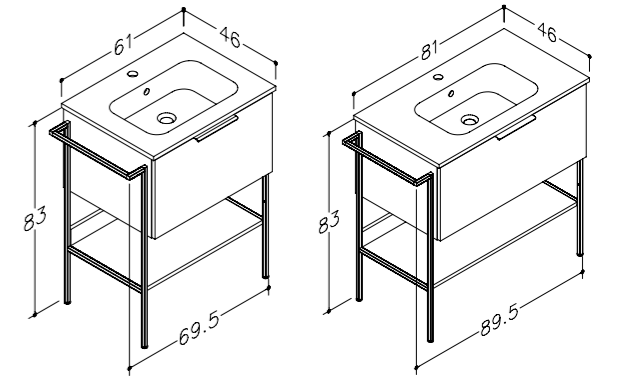

MIRROR CABINETS WITH LED ILLUMINATORS GARDA

DECOR	60 CM	80 CM	100 CM
glossy white	1302311	1302511	1302711
	185 €	200 €	235 €

BASIN UNITS WITH WASHBASINS

DECOR	61.5 CM	81.5 CM	101.5 CM
glossy white	131133114	131135114	131137114
	325 €	365 €	435 €

TALL UNITS

DECOR	35 CM	35 CM
glossy white	13312114	13332114
	175 €	190 €

BASIN UNITS WITH WASHBASINS AND SIDE FRAMES

DECOR	HANDLES	61 CM	81 CM
matt white	black	23113312	23113512
tobacco	black	23113319	23113519
		375 €	440 €