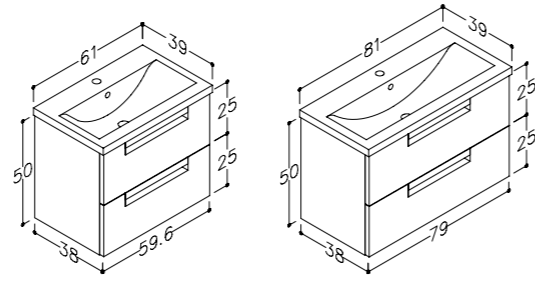

BASIN UNITS WITH WASHBASINS

DECOR	HANDLES	61 CM	81 CM
matt white	white	191123127	191125127
matt white	glossy chrome	191123128	191125128
matt white	black	191123129	191125129
		330 €	400 €