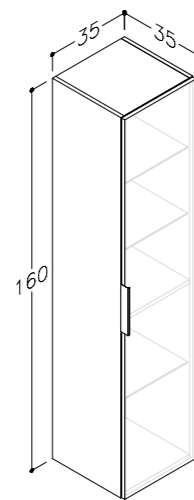

TALL UNITS

DECOR	35 CM	35 CM
glossy white	13312114	13332114
	175 €	190 €

BASIN UNITS WITH WASHBASINS AND SIDE FRAMES

DECOR	HANDLES	61 CM	81 CM
matt white	black	23113312	23113512
tobacco	black	23113319	23113519
		375 €	440 €

TALL UNITS

DECOR	HANDLES	35 CM
matt white	black	23301212
tobacco	black	23301219
		220 €

BASIN UNITS WITH WASHBASINS

DECOR		HANDLES		61 CM	81 CM	101 CM
○	matt white	○	aluminium	21113312	21113512	21113712
●	graphite	○	aluminium	21113322	21113522	21113722
●	urban pine	●	black	21113331	21113531	21113731
●	fir green	●	black	21113332	21113532	21113732
●	concrete	○	aluminium	21113314	21113514	21113714
				375 €	440 €	525 €

TALL UNITS

DECOR		HANDLES		35 CM
○	matt white	○	aluminium	21301212
●	graphite	○	aluminium	21301222
●	urban pine	●	black	21301231
●	fir green	●	black	21301232
●	concrete	○	aluminium	21301214
				215 €

BASIN UNITS WITH WASHBASINS

DECOR		HANDLES		61 CM	81 CM	101 CM
○	matt white	○	chrome	211133112	211135112	211137112
●	graphite	○	chrome	211133122	211135122	211137122
				390 €	460 €	525 €

TALL UNITS

DECOR		HANDLES		35 CM
○	matt white	○	chrome	213012112
●	graphite	○	chrome	213012122
				225 €