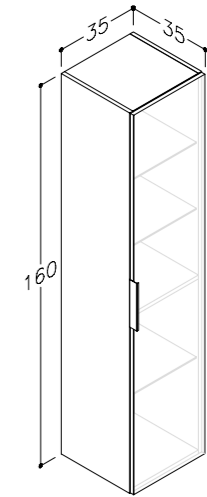

MIRROR CABINETS WITH LED ILLUMINATORS GARDA

DECOR	60 CM	80 CM	100 CM
glossy white	1302311	1302511	1302711
	185 €	200 €	235 €

BASIN UNITS WITH WASHBASINS

DECOR	61.5 CM	81.5 CM	101.5 CM
glossy white	131133114	131135114	131137114
	325 €	365 €	435 €

TALL UNITS

DECOR	35 CM	35 CM
glossy white	13312114	13332114
	175 €	190 €

BASIN UNITS WITH WASHBASINS AND SIDE FRAMES

DECOR	HANDLES	61 CM	81 CM
matt white	black	23113312	23113512
tobacco	black	23113319	23113519
		375 €	440 €

TALL UNITS

DECOR	HANDLES	35 CM
matt white	black	23301212
tobacco	black	23301219
		220 €

BASIN UNITS WITH WASHBASINS

DECOR		HANDLES		61 CM	81 CM	101 CM
○	matt white	○	aluminium	21113312	21113512	21113712
●	graphite	○	aluminium	21113322	21113522	21113722
●	urban pine	●	black	21113331	21113531	21113731
●	fir green	●	black	21113332	21113532	21113732
●	concrete	○	aluminium	21113314	21113514	21113714
				375 €	440 €	525 €