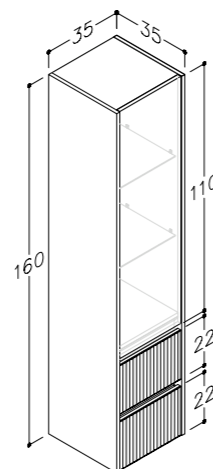

DECOR		HANDLES		61 CM	81 CM	101 CM
○	matt white	○	chrome	211133112	211135112	211137112
●	graphite	○	chrome	211133122	211135122	211137122
				390 €	460 €	525 €

TALL UNITS

DECOR		HANDLES		35 CM
○	matt white	○	chrome	213012112
●	graphite	○	chrome	213012122
				225 €

DECOR	58.2 CM	78.2 CM	98.2 CM
matt white	2002312	2002512	2002712
matt grey	2002305	2002505	2002705
grey cashmere	2002306	2002506	2002706
	180 €	195 €	235 €

BASIN UNITS WITH WASHBASINS

DECOR	PROFILE	61.5 CM	81.5 CM	101.5 CM
matt white	aluminium	201133212	201135212	201137212
matt white	black	201133112	201135112	201137112
matt grey	aluminium	201133205	201135205	201137205
matt grey	black	201133105	201135105	201137105
grey cashmere	aluminium	201133206	201135206	201137206
grey cashmere	black	201133106	201135106	201137106
		340 €	385 €	490 €

TALL UNITS

DECOR	PROFILE	35 CM
matt white	aluminium	203521212
matt white	black	203521112
matt grey	aluminium	203521205
matt grey	black	203521105
grey cashmere	aluminium	203521206
grey cashmere	black	203521106
		250 €