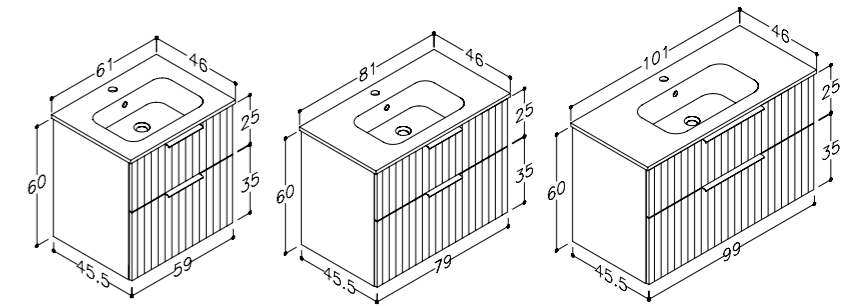

TALL UNITS

DECOR	35 CM	35 CM
glossy white	13312114	13332114
	175 €	190 €

BASIN UNITS WITH WASHBASINS AND SIDE FRAMES

DECOR	HANDLES	61 CM	81 CM
matt white	black	23113312	23113512
tobacco	black	23113319	23113519
		375 €	440 €

TALL UNITS

DECOR	HANDLES	35 CM
matt white	black	23301212
tobacco	black	23301219
		220 €

BASIN UNITS WITH WASHBASINS

DECOR		HANDLES		61 CM	81 CM	101 CM
○	matt white	○	aluminium	21113312	21113512	21113712
●	graphite	○	aluminium	21113322	21113522	21113722
●	urban pine	●	black	21113331	21113531	21113731
●	fir green	●	black	21113332	21113532	21113732
●	concrete	○	aluminium	21113314	21113514	21113714
				375 €	440 €	525 €

TALL UNITS

DECOR		HANDLES		35 CM
○	matt white	○	aluminium	21301212
●	graphite	○	aluminium	21301222
●	urban pine	●	black	21301231
●	fir green	●	black	21301232
●	concrete	○	aluminium	21301214
				215 €

BASIN UNITS WITH WASHBASINS