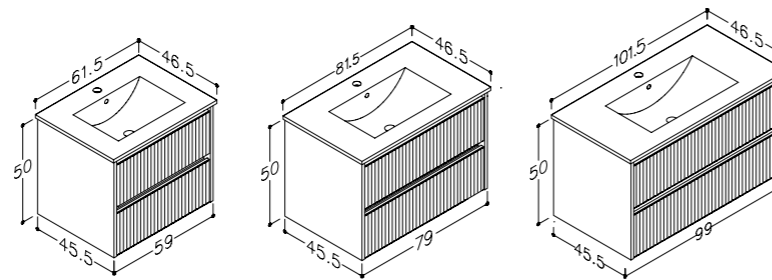

DECOR	58.2 CM	78.2 CM	98.2 CM
matt white	2002312	2002512	2002712
matt grey	2002305	2002505	2002705
grey cashmere	2002306	2002506	2002706
	180 €	195 €	235 €

BASIN UNITS WITH WASHBASINS

DECOR	PROFILE	61.5 CM	81.5 CM	101.5 CM
matt white	aluminium	201133212	201135212	201137212
matt white	black	201133112	201135112	201137112
matt grey	aluminium	201133205	201135205	201137205
matt grey	black	201133105	201135105	201137105
grey cashmere	aluminium	201133206	201135206	201137206
grey cashmere	black	201133106	201135106	201137106
		340 €	385 €	490 €