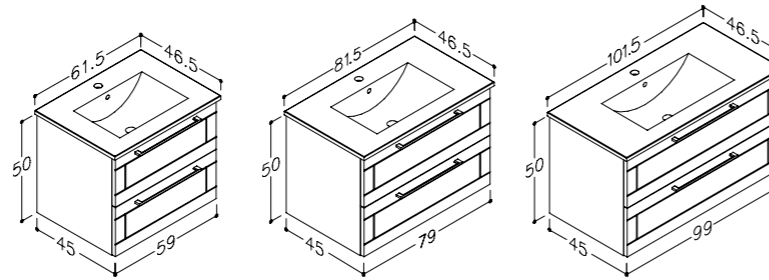

BASIN UNITS WITH WASHBASINS

DECOR	61.5 CM	81.5 CM	101.5 CM
glossy white	131133114	131135114	131137114
	325 €	365 €	435 €