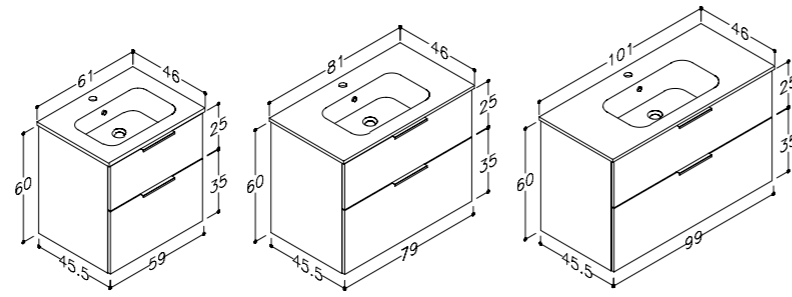

TALL UNITS

DECOR	35 CM	35 CM
glossy white	13312114	13332114
	175 €	190 €

BASIN UNITS WITH WASHBASINS AND SIDE FRAMES

DECOR	HANDLES	61 CM	81 CM
matt white	black	23113312	23113512
tobacco	black	23113319	23113519
		375 €	440 €

TALL UNITS

DECOR	HANDLES	35 CM
matt white	black	23301212
tobacco	black	23301219
		220 €

BASIN UNITS WITH WASHBASINS

DECOR		HANDLES		61 CM	81 CM	101 CM
○	matt white	○	aluminium	21113312	21113512	21113712
●	graphite	○	aluminium	21113322	21113522	21113722
●	urban pine	●	black	21113331	21113531	21113731
●	fir green	●	black	21113332	21113532	21113732
●	concrete	○	aluminium	21113314	21113514	21113714
				375 €	440 €	525 €