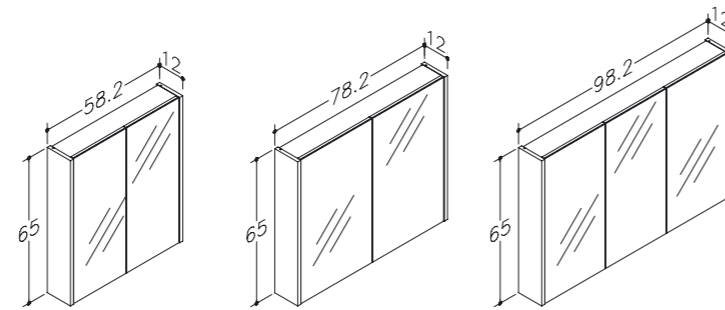

MIRROR CABINETS

DECOR	58.2 CM	78.2 CM	98.2 CM
matt white	2000312	2000512	2000712
matt grey	2000305	2000505	2000705
grey cashmere	2000306	2000506	2000706
	105 €	120 €	140 €