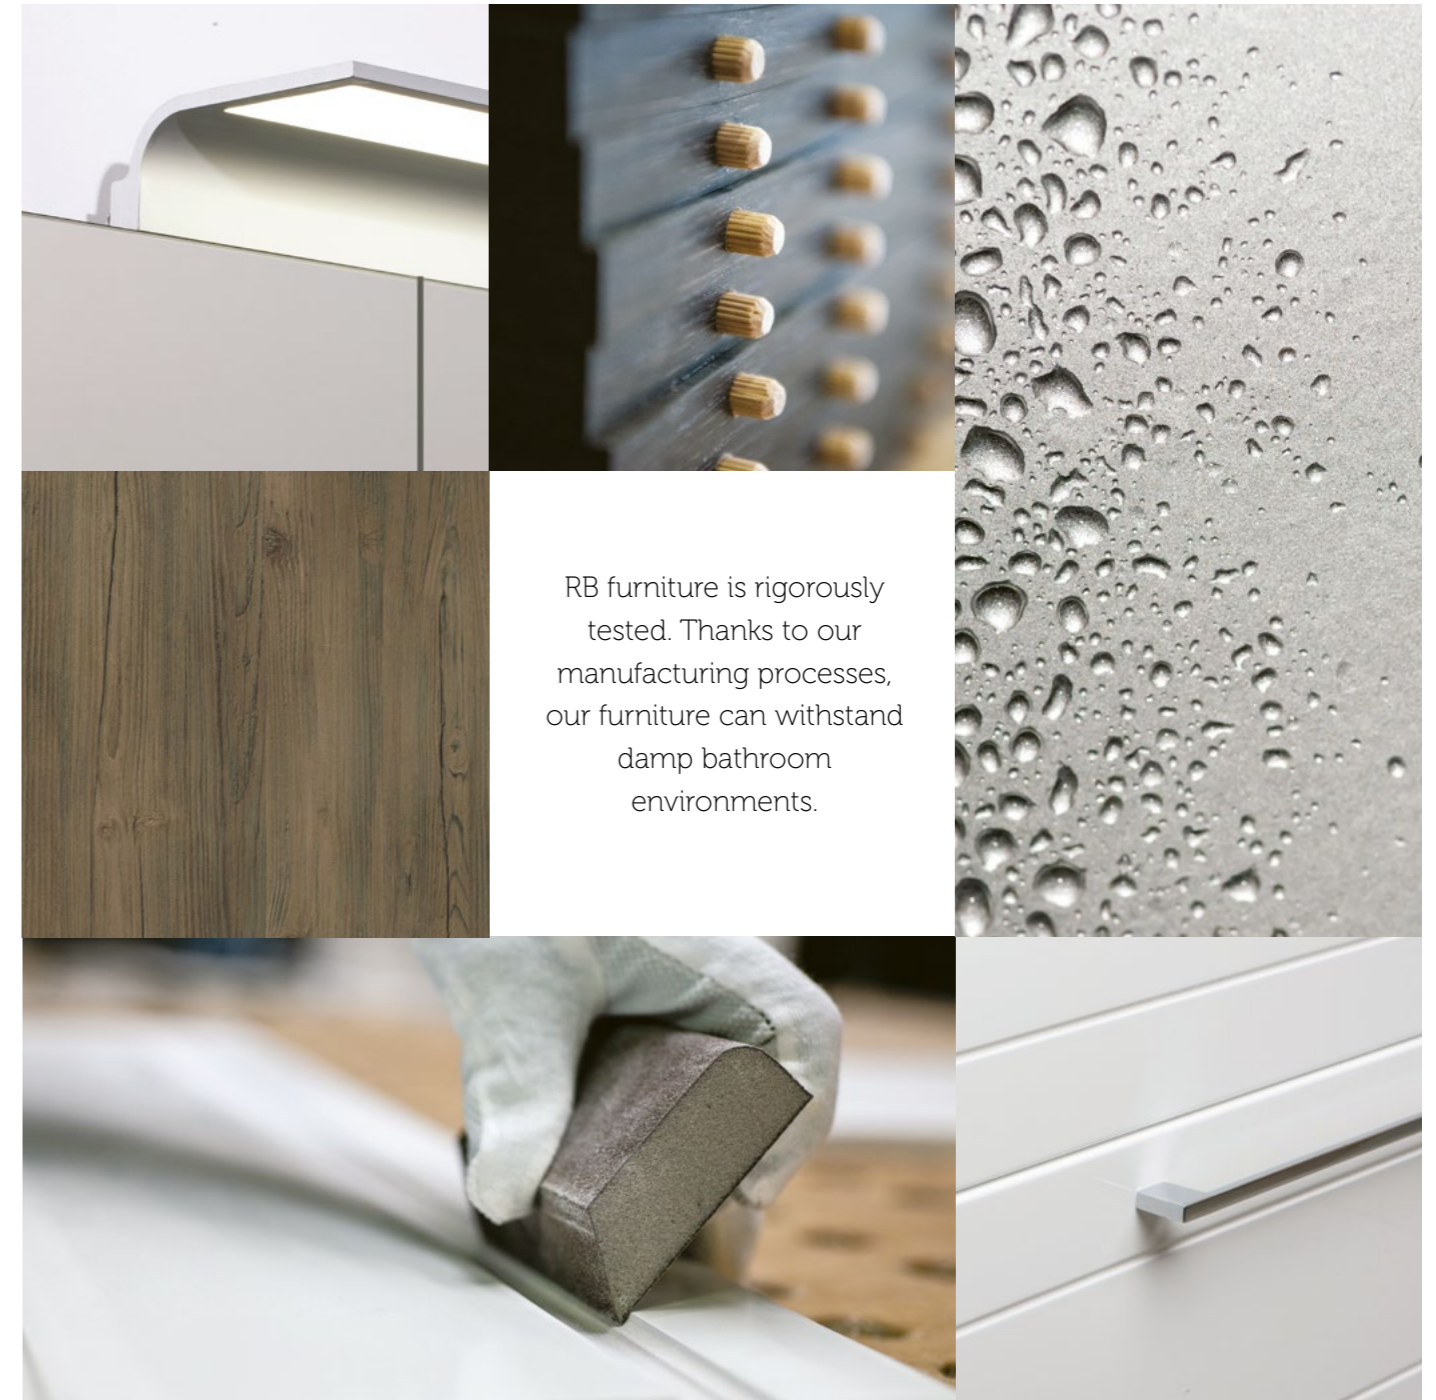

RB furniture is rigorously tested. Thanks to our manufacturing processes, our furniture can withstand damp bathroom environments.

2-year warranty

We provide a 2-year warranty for all the components of our furniture. This guarantee shall not apply in cases of remodeling, cutting, changing or other modifications of the product done by the customer. Contact our service center when needed.