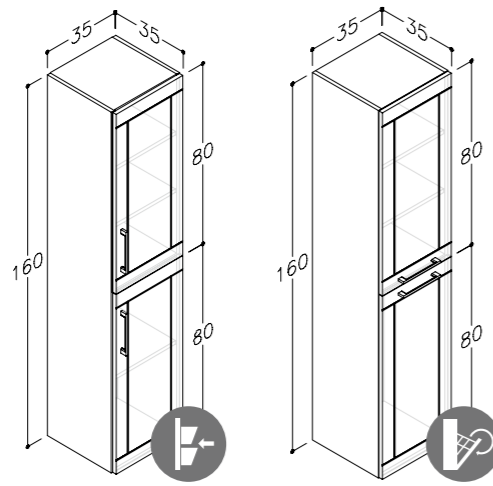

MIRROR CABINETS WITH LED ILLUMINATORS GARDA

DECOR	60 CM	80 CM	100 CM
glossy white	1302311	1302511	1302711
	185 €	200 €	235 €

BASIN UNITS WITH WASHBASINS

DECOR	61.5 CM	81.5 CM	101.5 CM
glossy white	131133114	131135114	131137114
	325 €	365 €	435 €

TALL UNITS

DECOR	35 CM	35 CM
glossy white	13312114	13332114
	175 €	190 €

BASIN UNITS WITH WASHBASINS AND SIDE FRAMES

DECOR	HANDLES	61 CM	81 CM
matt white	black	23113312	23113512
tobacco	black	23113319	23113519
		375 €	440 €