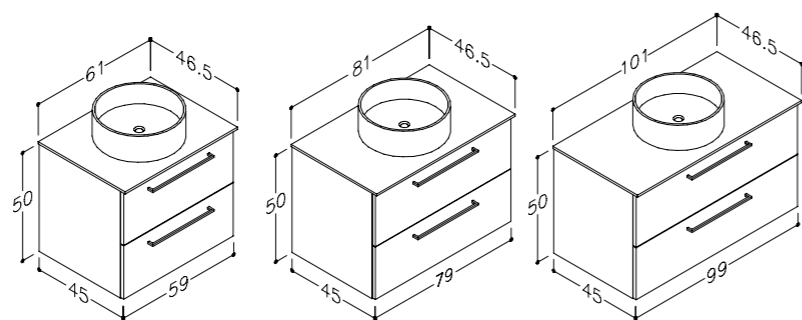

MIRROR CABINETS WITH ALUMINIUM LED ILLUMINATORS WAVE

IP44 LED

DECOR	58.2 CM	78.2 CM	98.2 CM
glossy white	1405311	1405511	1405711
black oak	1405301	1405501	1405701
grey oak	1405310	1405510	1405710
	180 €	195 €	235 €

BASIN UNITS WITH WASHBASINS

DECOR	HANDLES	61 CM	81 CM	101 CM
glossy white	glossy chrome	12113311	12113511	12113711
taupe	glossy chrome	12113313	12113513	12113713
		335 €	380 €	480 €

BASIN UNITS WITH WORKTOPS AND COUNTERTOP WASHBASINS

DECOR	WORKTOP	WASHBASIN	HANDLES	61 CM	81 CM	101 CM
glossy white	black moon	black	black	1251332112	1251352112	1251372112
taupe	black moon	black	black	1251332132	1251352132	1251372132
				420 €	485 €	530 €