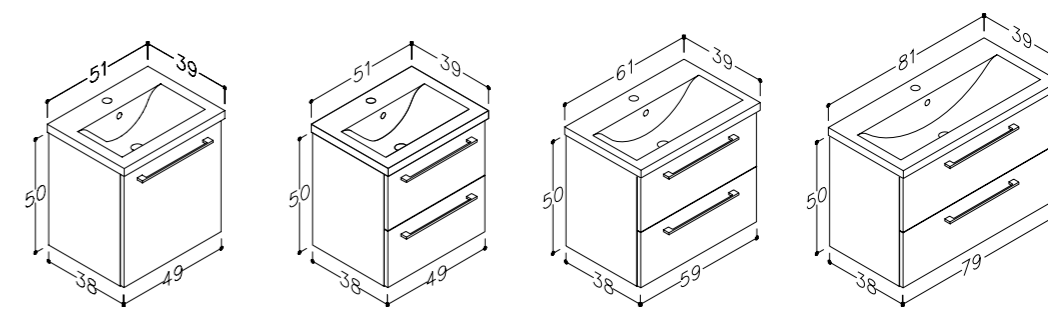

BASIN UNITS WITH WASHBASINS

DECOR	51 CM	51 CM	61 CM	81 CM
glossy white	15132211	15112211	15112311	15112511
black oak		15112201	15112301	15112501
grey ash		15112203	15112303	15112503
		230 €	280 €	310 €
				370 €

TALL UNITS WITH ACCESSORIES PANELS

DECOR	35 CM
glossy white	1531211
black oak	1531201
grey ash	1531203
170 €