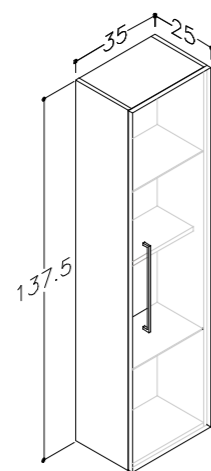

TALL UNITS WITH ACCESSORIES PANELS

DECOR	HANDLES	35 CM
glossy white	glossy chrome	12301211
glossy white	black	12302211
taupe	glossy chrome	12301213
taupe	black	12302213
170 €