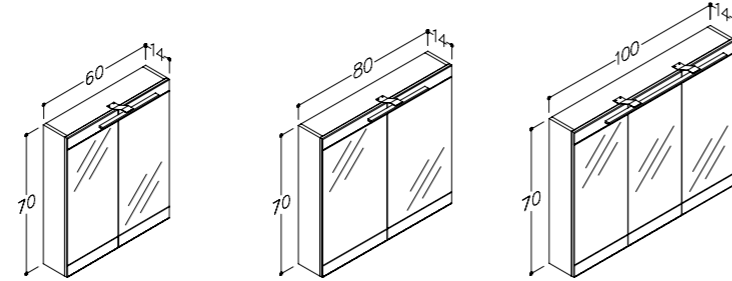

MIRROR CABINETS WITH LED ILLUMINATORS GARDA

DECOR	60 CM	80 CM	100 CM
glossy white	1302311	1302511	1302711
	185 €	200 €	235 €