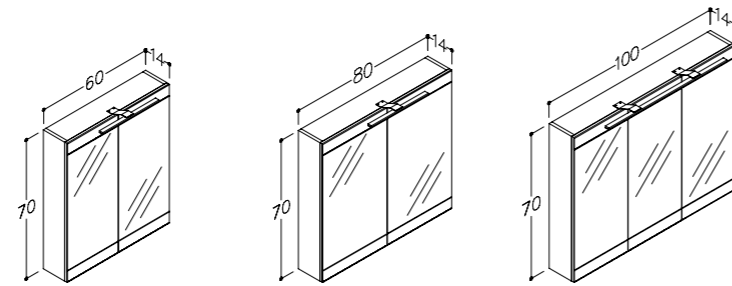

MIRROR CABINETS WITH LED ILLUMINATOR *GARDA*