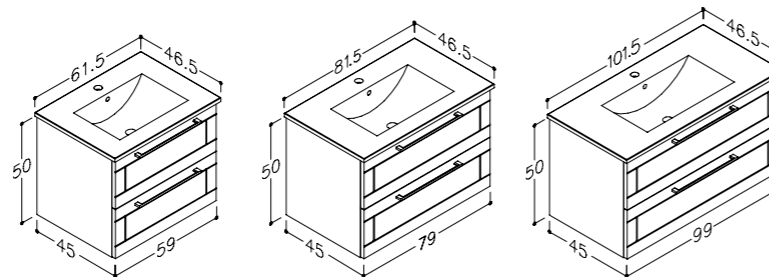

BASIN UNITS WITH WASHBASINS

DECOR	HANDLES	61.5 CM	81.5 CM	101.5 CM
glossy white	chrome	131133114	131135114	131137114
		325 €	365 €	435 €