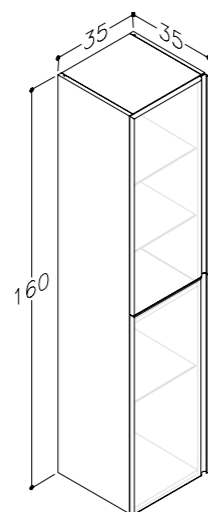

BASIN UNITS WITH WASHBASINS

DECOR	61.5 CM	81.5 CM	101.5 CM
● light oak	27113335	27113535	27113735
	340 €	385 €	490 €

TALL UNIT

DECOR	35 CM
● light oak	2731235
	340 €

BASIN UNITS WITH WASHBASINS

DECOR	61.5 CM	81.5 CM	101.5 CM
● light oak	28113335	28113535	28113735
	389 €	459 €	539 €

TALL UNIT

DECOR	35 CM
● light oak	2831235
	340 €

BASIN UNITS WITH INTEGRATED HANDLES AND WASHBASINS

DECOR		HANDLES		51 CM	61 CM	81 CM
<input type="radio"/>	matt white	<input type="radio"/>	matt white	26112212	26112312	26112512
<input type="radio"/>	matt grey	<input type="radio"/>	matt grey	26112205	26112305	26112505
<input type="radio"/>	cocoa brown	<input type="radio"/>	cocoa brown	26112215	26112315	26112515
				259 €	309 €	349 €

TALL UNITS WITH INTEGRATED METAL HANDLES

DECOR		HANDLES		35 CM
<input type="radio"/>	matt white	<input type="radio"/>	matt white	2631212
<input type="radio"/>	matt grey	<input type="radio"/>	matt grey	2631205
<input type="radio"/>	cocoa brown	<input type="radio"/>	cocoa brown	2631215
				269 €