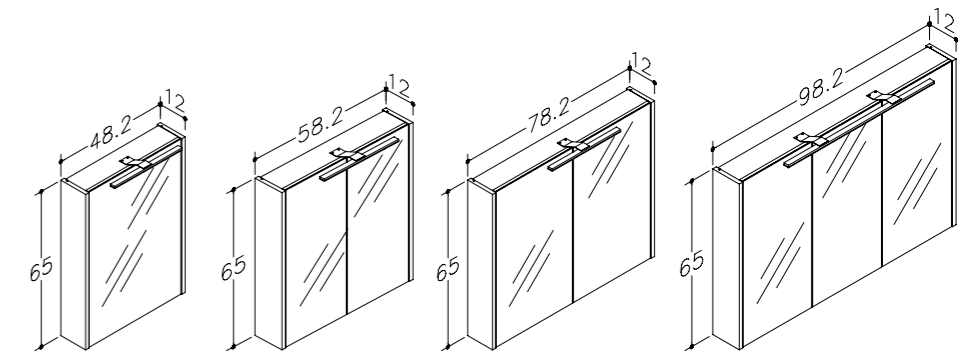

MIRROR CABINETS WITH COLORED SIDES AND LED ILLUMINATOR **GARDA**

DECOR	48.2 CM	58.2 CM	78.2 CM	98.2 CM
○ glossy white	1402211	1402311	1402511	1402711
● black oak	1402201	1402301	1402501	1402701
● light oak	1402235	1402335	1402535	1402735
● taupe		1402313	1402513	1402713
	150 €	180 €	195 €	235 €