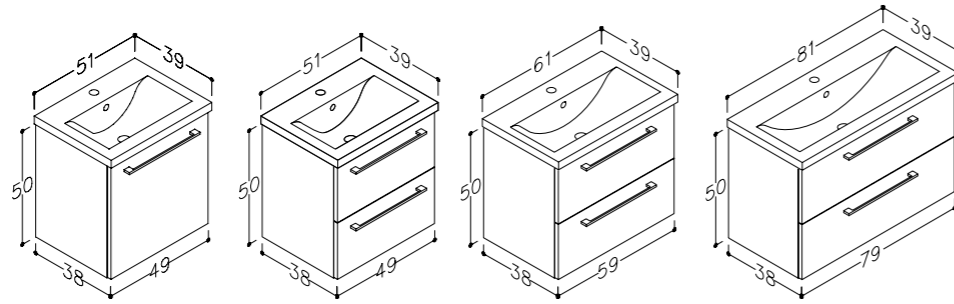

BASIN UNITS WITH WASHBASINS

DECOR	HANDLES	51 CM	51 CM	61 CM	81 CM
glossy white	chrome	15132211	15112211	15112311	15112511
black oak	chrome		15112201	15112301	15112501
light oak	chrome		15112235	15112335	15112535
		230 €	280 €	310 €	370 €

TALL UNITS WITH ACCESSORIES PANELS

DECOR	HANDLES	35 CM
glossy white	chrome	1531211
black oak	chrome	1531201
light oak	chrome	1531235
		170 €