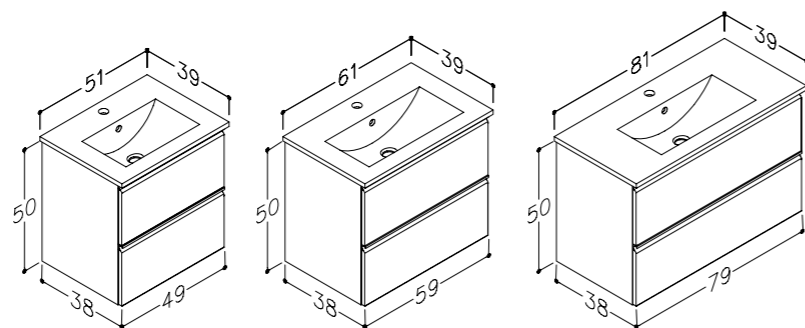

BASIN UNITS WITH WASHBASINS

DECOR	61.5 CM	81.5 CM	101.5 CM
● light oak	27113335	27113535	27113735
	340 €	385 €	490 €

TALL UNIT

DECOR	35 CM
● light oak	2731235
	340 €

BASIN UNITS WITH WASHBASINS

DECOR	61.5 CM	81.5 CM	101.5 CM
● light oak	28113335	28113535	28113735
	389 €	459 €	539 €

TALL UNIT

DECOR	35 CM
● light oak	2831235
	340 €

BASIN UNITS WITH INTEGRATED HANDLES AND WASHBASINS

DECOR		HANDLES		51 CM	61 CM	81 CM
<input type="radio"/>	matt white	<input type="radio"/>	matt white	26112212	26112312	26112512
<input type="radio"/>	matt grey	<input type="radio"/>	matt grey	26112205	26112305	26112505
<input type="radio"/>	cocoa brown	<input type="radio"/>	cocoa brown	26112215	26112315	26112515
				259 €	309 €	349 €