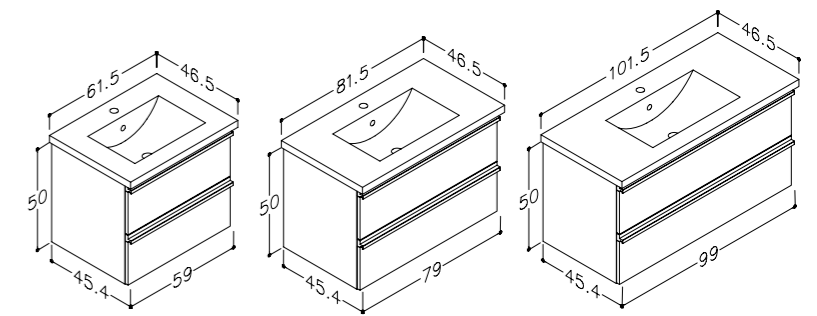

BASIN UNITS WITH WASHBASINS

DECOR	61.5 CM	81.5 CM	101.5 CM
● light oak	27113335	27113535	27113735
	340 €	385 €	490 €

TALL UNIT

DECOR	35 CM
● light oak	2731235
	340 €

BASIN UNITS WITH WASHBASINS

DECOR	61.5 CM	81.5 CM	101.5 CM
● light oak	28113335	28113535	28113735
	389 €	459 €	539 €

TALL UNIT

DECOR	35 CM
● light oak	2831235
	340 €

BASIN UNITS WITH INTEGRATED HANDLES AND WASHBASINS

DECOR		HANDLES		51 CM	61 CM	81 CM
<input type="radio"/>	matt white	<input type="radio"/>	matt white	26112212	26112312	26112512
<input type="radio"/>	matt grey	<input type="radio"/>	matt grey	26112205	26112305	26112505
<input type="radio"/>	cocoa brown	<input type="radio"/>	cocoa brown	26112215	26112315	26112515
				259 €	309 €	349 €