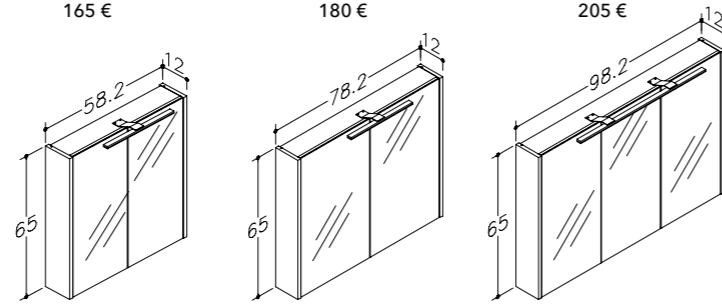

MIRROR CABINETS WITH LED ILLUMINATOR *GARDA*