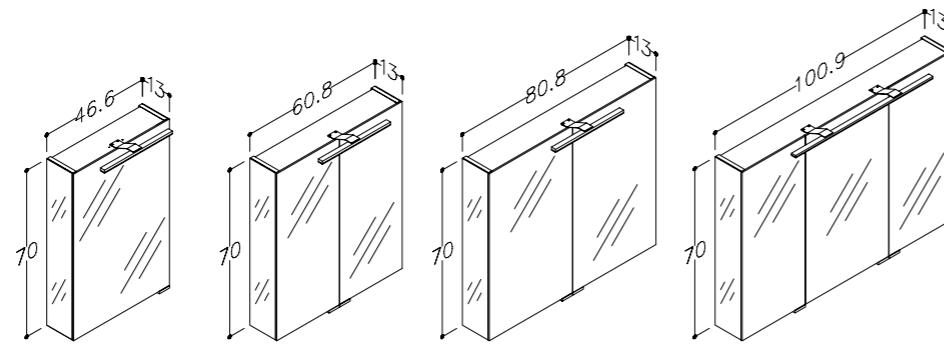

MIRROR CABINETS WITH MIRROR SIDES, DOUBLE MIRROR DOORS AND LED ILLUMINATOR **GARDA**

DECOR	46.6 CM	60.8 CM	80.8 CM	100.9 CM
○ mirror	2102200	2102300	2102500	2102700
	255 €	320 €	355 €	430 €