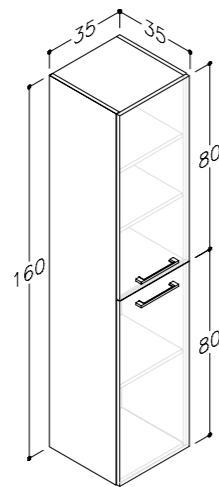

BASIN UNITS WITH WORKTOPS AND COUNTERTOP WASHBASINS

DECOR	WORKTOP	WASHBASIN	HANDLES	61 CM	81 CM	101 CM
○ glossy white	● black moon	● black	● black	1251332112	1251352112	1251372112
● taupe	● black moon	● black	● black	1251332132	1251352132	1251372132
● light oak	● black moon	● black	● black	1251332352	1251352352	1251372352
● brown oak	● black moon	● black	● black	1251332202	1251352202	1251372202
				420 €	485 €	530 €

TALL UNITS WITH ACCESSORIES PANELS

DECOR	HANDLES	35 CM
○ glossy white	● chrome	12301211
○ glossy white	● black	12302211
● taupe	● chrome	12301213
● taupe	● black	12302213
● light oak	● chrome	12301235
● light oak	● black	12302235
● brown oak	● chrome	12301220
● brown oak	● black	12302220

170 €

BASIN UNITS WITH WASHBASINS

DECOR	HANDLES	51 CM	51 CM	61 CM	81 CM
glossy white	chrome	15132211	15112211	15112311	15112511
black oak	chrome		15112201	15112301	15112501
light oak	chrome		15112235	15112335	15112535
		230 €	280 €	310 €	370 €

TALL UNITS WITH ACCESSORIES PANELS

DECOR	HANDLES	35 CM
glossy white	chrome	1531211
black oak	chrome	1531201
light oak	chrome	1531235
		170 €

BASIN UNITS WITH WASHBASINS

DECOR	HANDLES	61.5 CM	81.5 CM	101.5 CM	121.5 CM	121 CM
○ glossy white	● aluminium	14113311	14113511	14113711	14113811	14113911
● black oak	● aluminium	14113301	14113501	14113701	14113801	14113901
● brown oak	● aluminium	14113320	14113520	14113720	14113820	14113920
		300 €	340 €	415 €	540 €	605 €