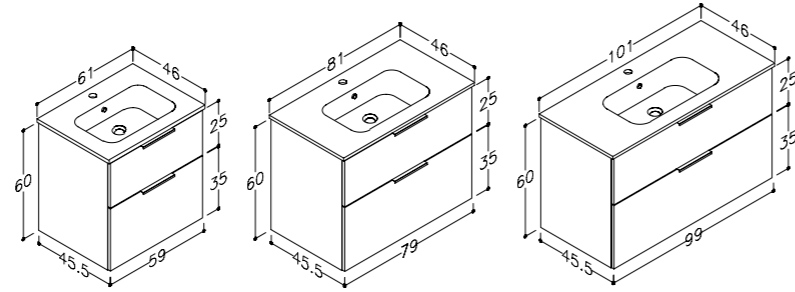

TALL UNITS

DECOR	HANDLES	35 CM	35 CM
glossy white	chrome	13312114	13332114
		195 €	215 €

BASIN UNITS WITH WASHBASINS AND BLACK SIDE FRAMES

DECOR		HANDLES		61 CM	81 CM
	matt white		black	23113312	23113512
	tobacco oak		black	23113319	23113519
				375 €	440 €

TALL UNITS

DECOR		HANDLES		35 CM
	matt white		black	23301212
	tobacco oak		black	23301219
				220 €

BASIN UNITS WITH WASHBASINS

DECOR	HANDLES	61 CM	81 CM	101 CM
○ matt white	● aluminium	21113312	21113512	21113712
● graphite	● aluminium	21113322	21113522	21113722
● brown oak	● black	21113320	21113520	21113720
		375 €	440 €	525 €