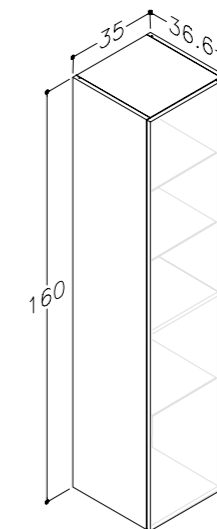

BASIN UNITS WITH WASHBASINS

DECOR	61.5 CM	81.5 CM	101.5 CM
● light oak	27113335	27113535	27113735
	340 €	385 €	490 €

TALL UNIT

DECOR	35 CM
● light oak	2731235
	340 €

BASIN UNITS WITH WASHBASINS

DECOR	61.5 CM	81.5 CM	101.5 CM
● light oak	28113335	28113535	28113735
	389 €	459 €	539 €

TALL UNIT

DECOR	35 CM
● light oak	2831235
	340 €

BASIN UNITS WITH INTEGRATED HANDLES AND WASHBASINS

DECOR		HANDLES		51 CM	61 CM	81 CM
<input type="radio"/>	matt white	<input type="radio"/>	matt white	26112212	26112312	26112512
<input type="radio"/>	matt grey	<input type="radio"/>	matt grey	26112205	26112305	26112505
<input type="radio"/>	cocoa brown	<input type="radio"/>	cocoa brown	26112215	26112315	26112515
				259 €	309 €	349 €