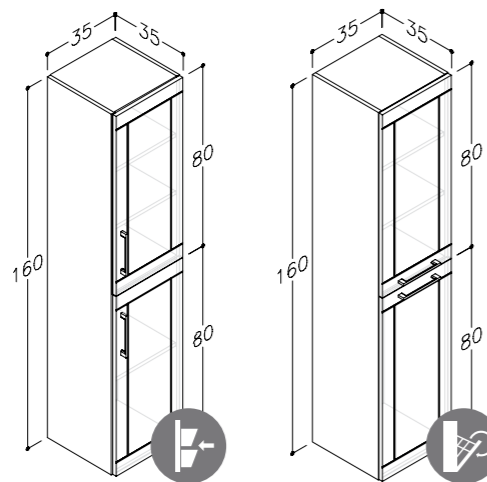

TALL UNITS

DECOR	HANDLES	35 CM	35 CM
○ glossy white	● aluminium	1431211	1433211
● black oak	● aluminium	1431201	1433201
● brown oak	● aluminium	1431220	1433220
		170 €	180 €

MIRROR CABINETS

DECOR	60 CM	80 CM	100 CM
glossy white	1300311	1300511	1300711
	140 €	180 €	230 €

MIRROR CABINETS WITH LED ILLUMINATOR *GARDA*

DECOR	60 CM	80 CM	100 CM
glossy white	1302311	1302511	1302711
	200 €	240 €	290 €

BASIN UNITS WITH WASHBASINS

DECOR	HANDLES	61.5 CM	81.5 CM	101.5 CM
glossy white	chrome	131133114	131135114	131137114
		325 €	365 €	435 €

TALL UNITS

DECOR	HANDLES	35 CM	35 CM
glossy white	chrome	13312114	13332114
		195 €	215 €

BASIN UNITS WITH WASHBASINS AND BLACK SIDE FRAMES

DECOR		HANDLES		61 CM	81 CM
	matt white		black	23113312	23113512
	tobacco oak		black	23113319	23113519
				375 €	440 €