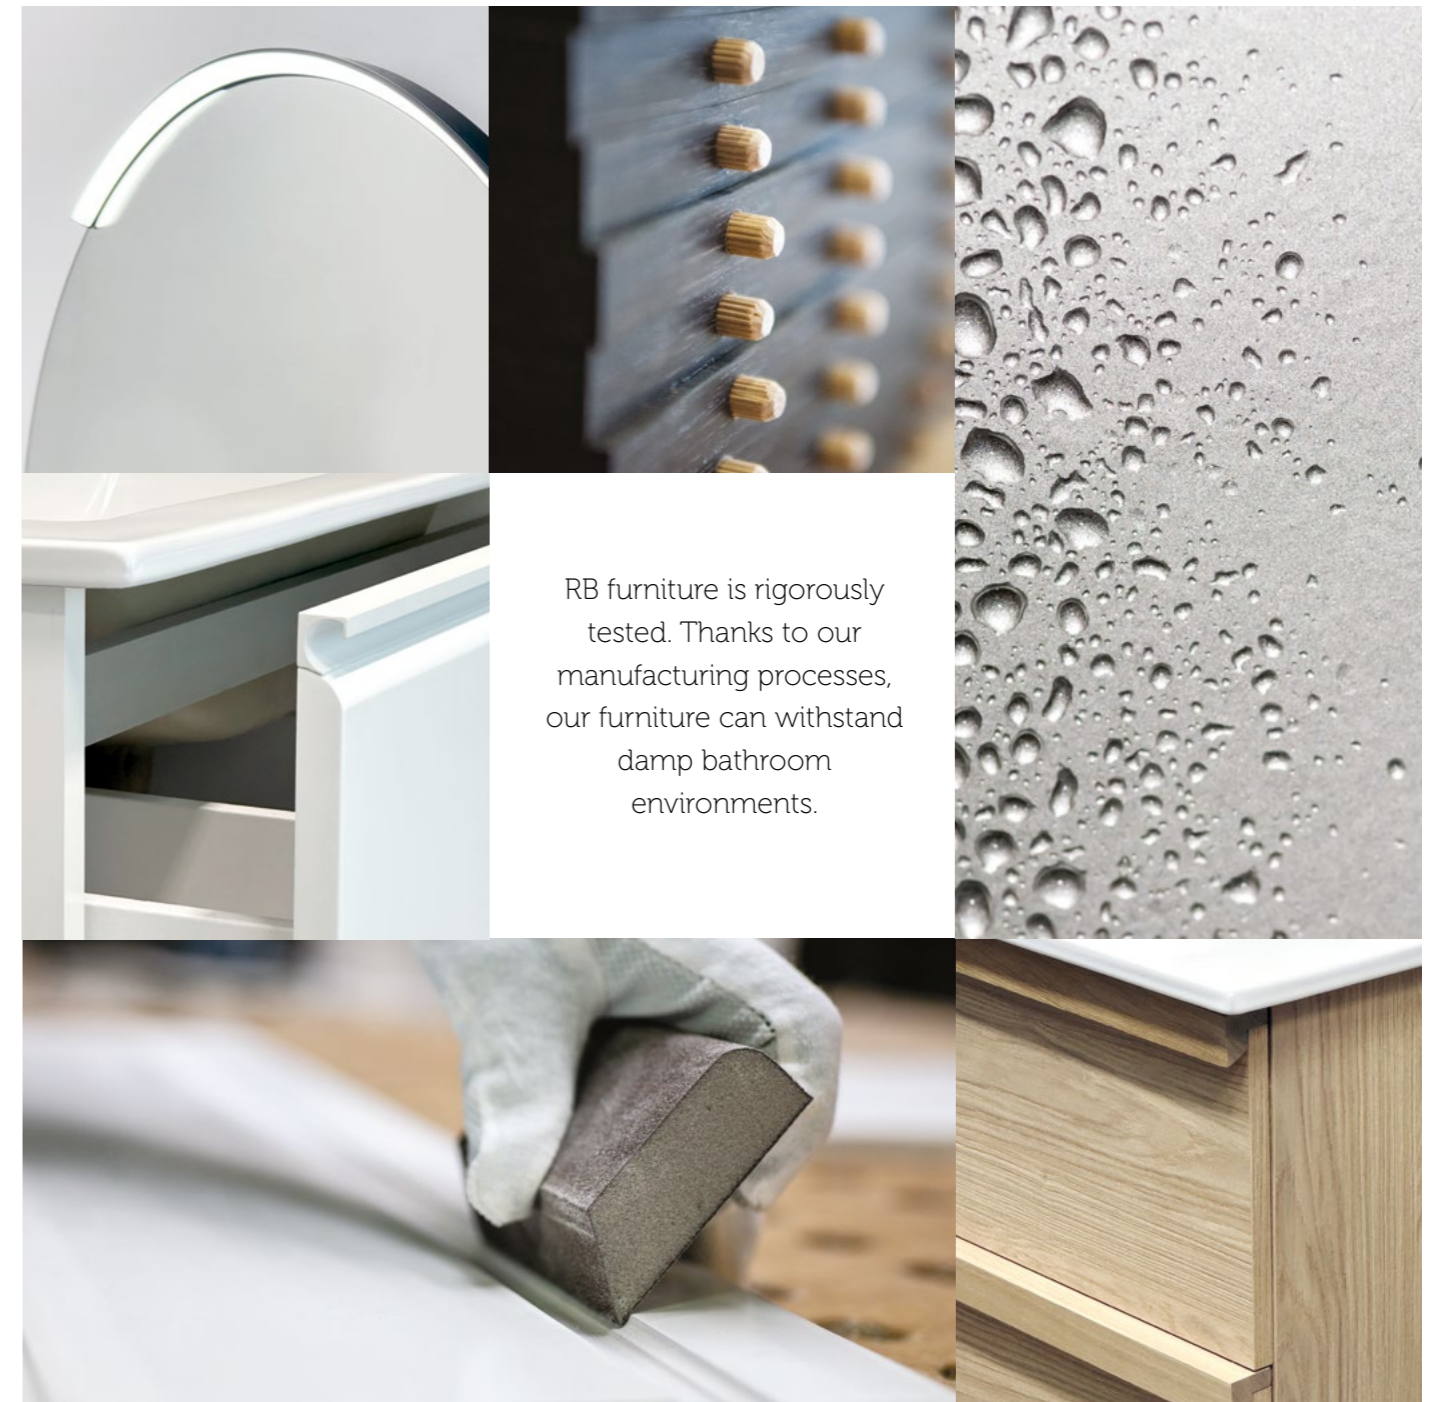

340 € 385 € 490 €

TALL UNITS

DECOR	PROFILE	35 CM
○ matt white	● aluminium	203521212
○ matt white	● black	203521112
● matt grey	● aluminium	203521205
● matt grey	● black	203521105
● grey cashmere	● aluminium	203521206
● grey cashmere	● black	203521106

250 €

Enjoy a wide range of decors in the RB Bathroom series! Solid oak decors and subtle, practical and always trendy color tones give you many options to create a beautiful bathroom space.

RB furniture is rigorously tested. Thanks to our manufacturing processes, our furniture can withstand damp bathroom environments.