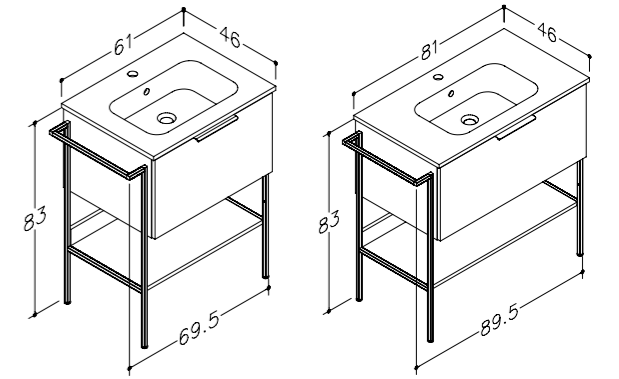

TALL UNITS

DECOR	HANDLES	35 CM	35 CM
○ glossy white	● aluminium	1431211	1433211
● black oak	● aluminium	1431201	1433201
● brown oak	● aluminium	1431220	1433220
		170 €	180 €

MIRROR CABINETS

DECOR	60 CM	80 CM	100 CM
glossy white	1300311	1300511	1300711
	140 €	180 €	230 €

MIRROR CABINETS WITH LED ILLUMINATOR *GARDA*

DECOR	60 CM	80 CM	100 CM
glossy white	1302311	1302511	1302711
	200 €	240 €	290 €

BASIN UNITS WITH WASHBASINS

DECOR	HANDLES	61.5 CM	81.5 CM	101.5 CM
glossy white	chrome	131133114	131135114	131137114
		325 €	365 €	435 €

TALL UNITS

DECOR	HANDLES	35 CM	35 CM
glossy white	chrome	13312114	13332114
		195 €	215 €

BASIN UNITS WITH WASHBASINS AND BLACK SIDE FRAMES

DECOR		HANDLES		61 CM	81 CM
	matt white		black	23113312	23113512
	tobacco oak		black	23113319	23113519
				375 €	440 €