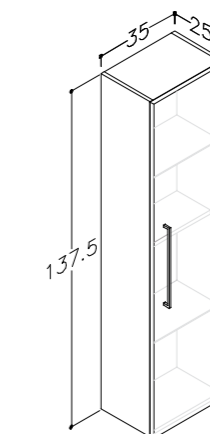

TALL UNITS WITH ACCESSORIES PANELS

DECOR	HANDLES	35 CM
○ glossy white	● chrome	12301211
○ glossy white	● black	12302211
● taupe	● chrome	12301213
● taupe	● black	12302213
● light oak	● chrome	12301235
● light oak	● black	12302235
● brown oak	● chrome	12301220
● brown oak	● black	12302220

170 €