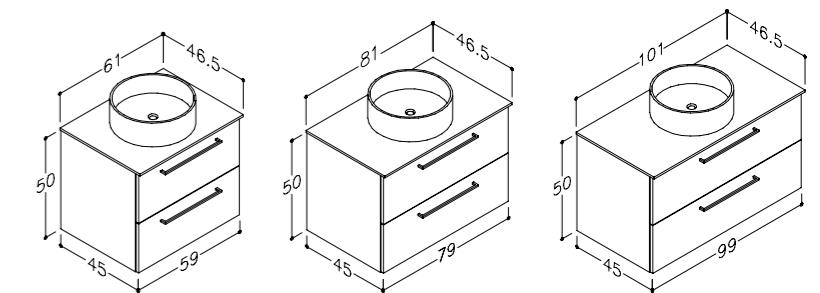

BASIN UNITS WITH WORKTOPS AND COUNTERTOP WASHBASINS

DECOR	WORKTOP	WASHBASIN	HANDLES	61 CM	81 CM	101 CM
○ glossy white	● black moon	● black	● black	1251332112	1251352112	1251372112
● taupe	● black moon	● black	● black	1251332132	1251352132	1251372132
● light oak	● black moon	● black	● black	1251332352	1251352352	1251372352
● brown oak	● black moon	● black	● black	1251332202	1251352202	1251372202
				420 €	485 €	530 €

TALL UNITS WITH ACCESSORIES PANELS

DECOR	HANDLES	35 CM
○ glossy white	● chrome	12301211
○ glossy white	● black	12302211
● taupe	● chrome	12301213
● taupe	● black	12302213
● light oak	● chrome	12301235
● light oak	● black	12302235
● brown oak	● chrome	12301220
● brown oak	● black	12302220

170 €