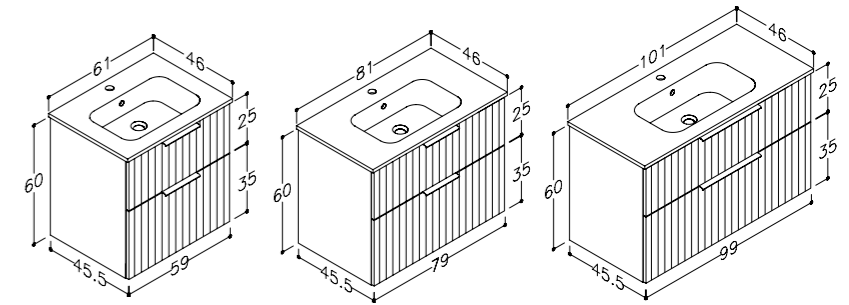

TALL UNITS

DECOR		HANDLES		35 CM
	matt white		black	23301212
	tobacco oak		black	23301219
				220 €

BASIN UNITS WITH WASHBASINS

DECOR	HANDLES	61 CM	81 CM	101 CM
○ matt white	● aluminium	21113312	21113512	21113712
● graphite	● aluminium	21113322	21113522	21113722
● brown oak	● black	21113320	21113520	21113720
		375 €	440 €	525 €

TALL UNITS

DECOR	HANDLES	35 CM
○ matt white	● aluminium	21301212
● graphite	● aluminium	21301222
● brown oak	● black	21301220
		215 €

**BASIN UNITS
WITH WASHBASINS
AND GROOVED FRONTS**

DECOR	HANDLES	61 CM	81 CM	101 CM
○ matt white	● chrome	25113312	25113512	25113712
● graphite	● chrome	25113322	25113522	25113722
		340 €	385 €	490 €