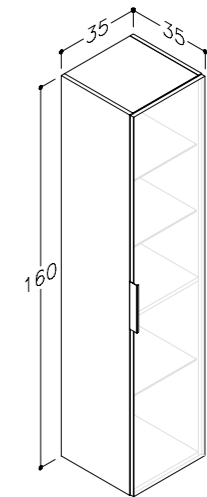

MIRROR CABINETS WITH LED ILLUMINATOR *GARDA*

DECOR	60 CM	80 CM	100 CM
glossy white	1302311	1302511	1302711
	200 €	240 €	290 €

BASIN UNITS WITH WASHBASINS

DECOR	HANDLES	61.5 CM	81.5 CM	101.5 CM
glossy white	chrome	131133114	131135114	131137114
		325 €	365 €	435 €

TALL UNITS

DECOR	HANDLES	35 CM	35 CM
glossy white	chrome	13312114	13332114
		195 €	215 €

BASIN UNITS WITH WASHBASINS AND BLACK SIDE FRAMES

DECOR		HANDLES		61 CM	81 CM
	matt white		black	23113312	23113512
	tobacco oak		black	23113319	23113519
				375 €	440 €

TALL UNITS

DECOR		HANDLES		35 CM
	matt white		black	23301212
	tobacco oak		black	23301219
				220 €

BASIN UNITS WITH WASHBASINS

DECOR	HANDLES	61 CM	81 CM	101 CM
○ matt white	● aluminium	21113312	21113512	21113712
● graphite	● aluminium	21113322	21113522	21113722
● brown oak	● black	21113320	21113520	21113720
		375 €	440 €	525 €

TALL UNITS

DECOR	HANDLES	35 CM
○ matt white	● aluminium	21301212
● graphite	● aluminium	21301222
● brown oak	● black	21301220
		215 €

**BASIN UNITS
WITH WASHBASINS
AND GROOVED FRONTS**

DECOR	HANDLES	61 CM	81 CM	101 CM
○ matt white	● chrome	25113312	25113512	25113712
● graphite	● chrome	25113322	25113522	25113722
		340 €	385 €	490 €