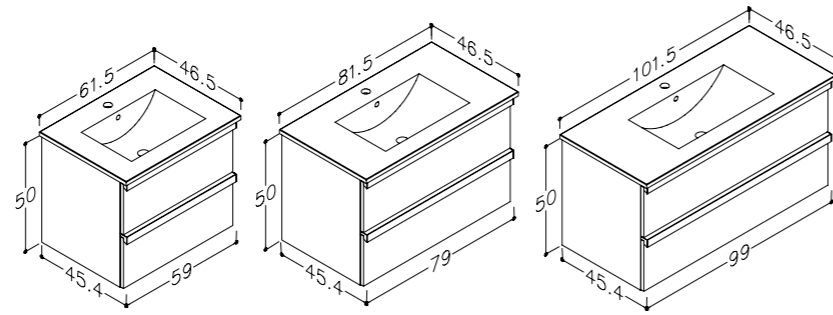

BASIN UNITS WITH WASHBASINS

DECOR	61.5 CM	81.5 CM	101.5 CM
● light oak	27113335	27113535	27113735
	340 €	385 €	490 €