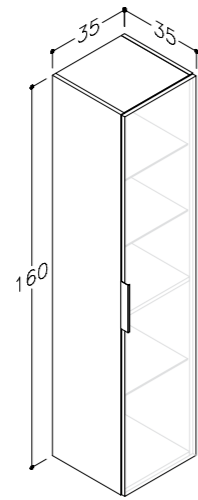

MIRROR CABINETS WITH LED ILLUMINATOR *GARDA*

DECOR	60 CM	80 CM	100 CM
glossy white	1302311	1302511	1302711
	200 €	240 €	290 €

BASIN UNITS WITH WASHBASINS

DECOR	HANDLES	61.5 CM	81.5 CM	101.5 CM
glossy white	chrome	131133114	131135114	131137114
		325 €	365 €	435 €

TALL UNITS

DECOR	HANDLES	35 CM	35 CM
glossy white	chrome	13312114	13332114
		195 €	215 €

BASIN UNITS WITH WASHBASINS AND BLACK SIDE FRAMES

DECOR		HANDLES		61 CM	81 CM
	matt white		black	23113312	23113512
	tobacco oak		black	23113319	23113519
				375 €	440 €

TALL UNITS

DECOR		HANDLES		35 CM
	matt white		black	23301212
	tobacco oak		black	23301219
				220 €

BASIN UNITS WITH WASHBASINS

DECOR	HANDLES	61 CM	81 CM	101 CM
○ matt white	● aluminium	21113312	21113512	21113712
● graphite	● aluminium	21113322	21113522	21113722
● brown oak	● black	21113320	21113520	21113720
		375 €	440 €	525 €

TALL UNITS

DECOR	HANDLES	35 CM
○ matt white	● aluminium	21301212
● graphite	● aluminium	21301222
● brown oak	● black	21301220
		215 €

**BASIN UNITS
WITH WASHBASINS
AND GROOVED FRONTS**

DECOR	HANDLES	61 CM	81 CM	101 CM
○ matt white	● chrome	25113312	25113512	25113712
● graphite	● chrome	25113322	25113522	25113722
		340 €	385 €	490 €