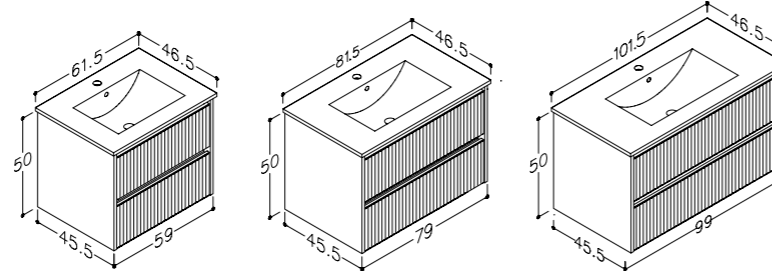

180 € 195 € 235 €

BASIN UNITS WITH WASHBASINS

DECOR	PROFILE	61.5 CM	81.5 CM	101.5 CM
○ matt white	● aluminium	201133212	201135212	201137212
○ matt white	● black	201133112	201135112	201137112
● matt grey	● aluminium	201133205	201135205	201137205
● matt grey	● black	201133105	201135105	201137105
● grey cashmere	● aluminium	201133206	201135206	201137206
● grey cashmere	● black	201133106	201135106	201137106