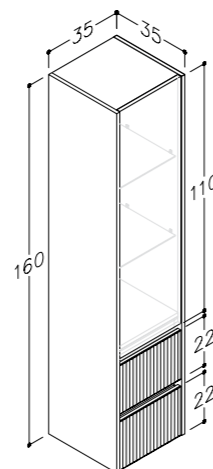

180 € 195 € 235 €

BASIN UNITS WITH WASHBASINS

DECOR	PROFILE	61.5 CM	81.5 CM	101.5 CM
○ matt white	● aluminium	201133212	201135212	201137212
○ matt white	● black	201133112	201135112	201137112
● matt grey	● aluminium	201133205	201135205	201137205
● matt grey	● black	201133105	201135105	201137105
● grey cashmere	● aluminium	201133206	201135206	201137206
● grey cashmere	● black	201133106	201135106	201137106

340 € 385 € 490 €

TALL UNITS

DECOR	PROFILE	35 CM
○ matt white	● aluminium	203521212
○ matt white	● black	203521112
● matt grey	● aluminium	203521205
● matt grey	● black	203521105
● grey cashmere	● aluminium	203521206
● grey cashmere	● black	203521106