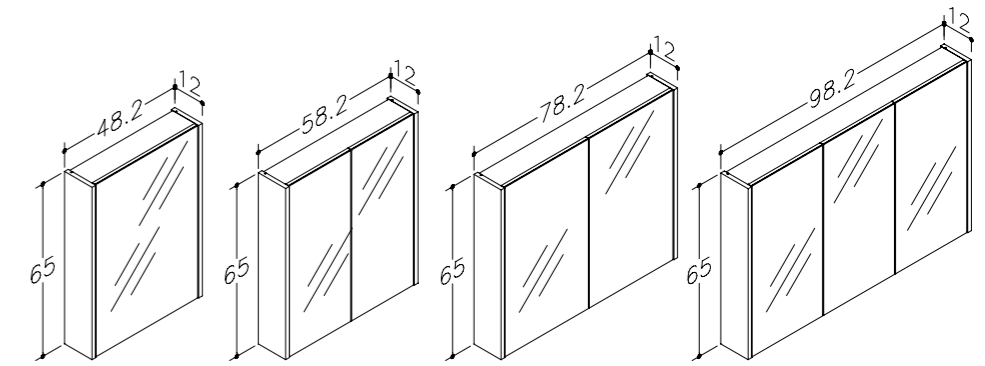

MIRROR CABINETS WITH COLORED SIDES

DECOR	48.2 CM	58.2 CM	78.2 CM	98.2 CM
○ glossy white	1400211	1400311	1400511	1400711
● black oak	1400201	1400301	1400501	1400701
● light oak	1400235	1400335	1400535	1400735
● taupe		1400313	1400513	1400713
	70 €	105 €	120 €	140 €