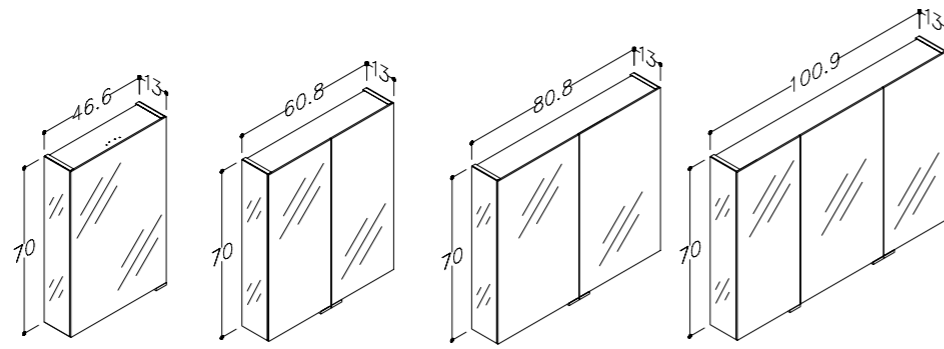

MIRROR CABINETS

MIRROR CABINETS WITH MIRROR SIDES AND DOUBLE MIRROR DOORS

DECOR	46.6 CM	60.8 CM	80.8 CM	100.9 CM
○ mirror	2100200	2100300	2100500	2100700
	160 €	225 €	260 €	335 €