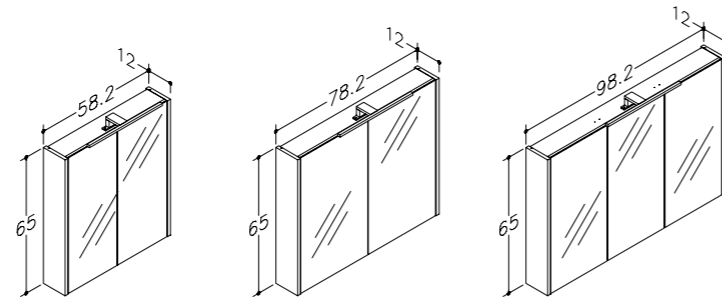

MIRROR CABINETS WITH BLACK LED ILLUMINATOR